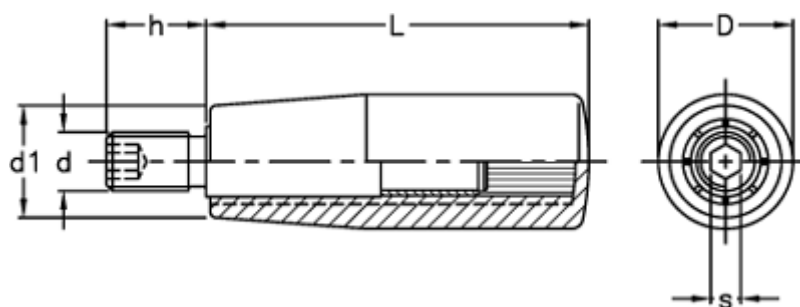

# Data Sheet

Article number: 2304024955

Description: E+G Revolving handle  
I.601/65+x-M8-INOX

## Measures

D	= 23
d1	= 19
d 6g	= M8
h	= 15
L	= 65
s	= 4